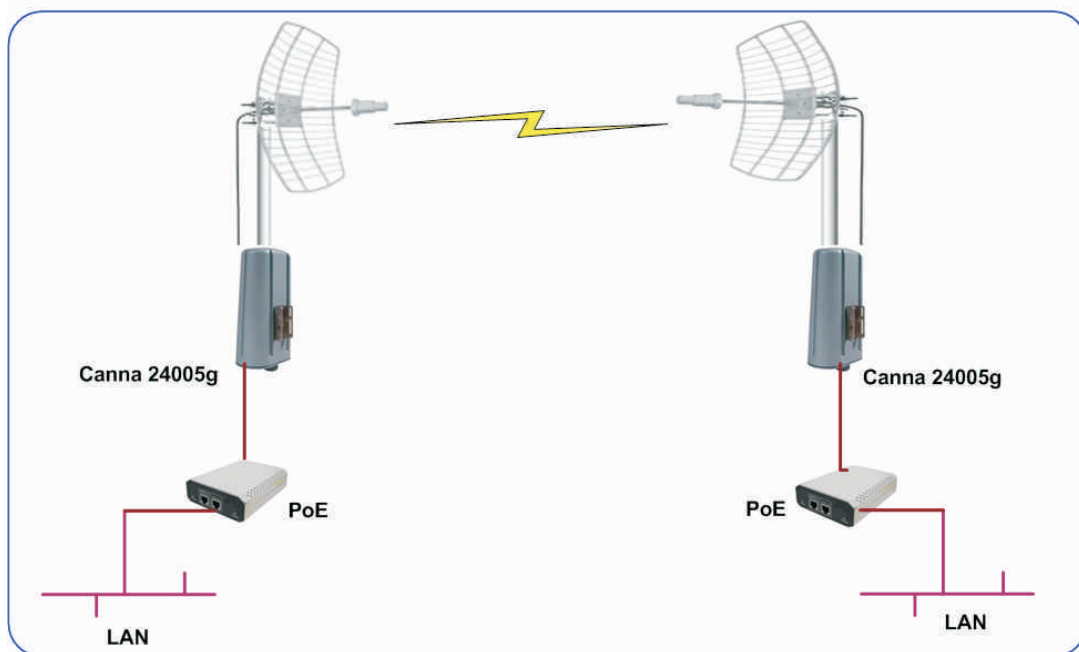

Canna 24005g

MROTEK™
Access Every Network

Broadband Wireless Outdoor Solution

Key Features

- Wireless LAN IEEE802.11b/g compliant
- Solid housing provides protection against rigorous weather conditions IP68 compliant
- Four operating modes support: AP, Wireless Client Repeater and Wireless Bridge
- Strong network security with 64/128/152-bit WEP encryption and WPA
- Provides RSSI indication for AP, Repeater and Wireless Bridge
- Power over Ethernet design IEEE802.3af compliant

Description

The Canna 24005g Broadband Outdoor Wireless solutions from MRO-TEK has the ideal technology for Broadband networks and services for making high-demand technologies like broadband Internet access, voice over IP (VOIP), Video streaming and Security surveillance capabilities both quicker and in a cost-effective manner.

The Canna 24005g caters to various applications like:

- Local area network(LAN) extensions
- Internet Subscriber service
- Point-to-Multipoint data links
- Provides redundant network backup
- Video surveillance
- Voice over IP (VoIP)

Application

Point to point and point to multipoint Ethernet transport over Wireless is easily achieved using **Canna 24005g**, which is ideally suited for Ethernet transport over wireless Ethernet networks.